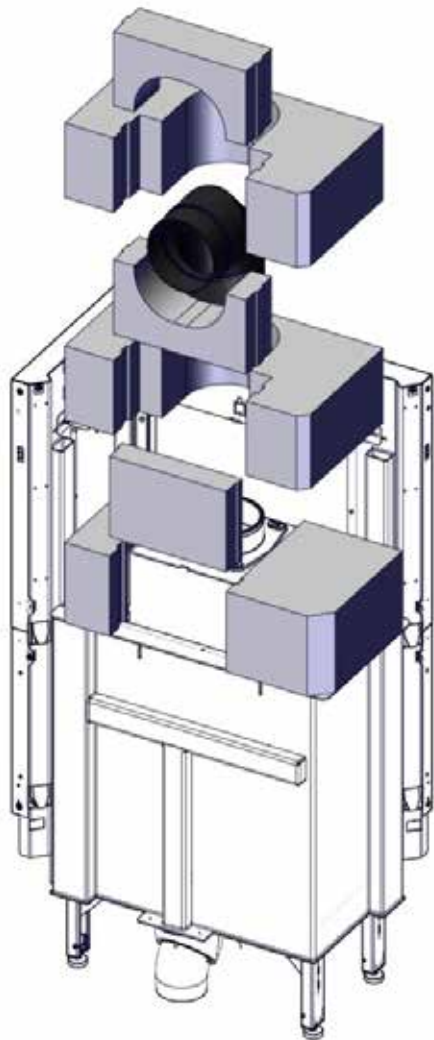

Q-34AL / Q-23FL - Powerstone

- (NO) Brukerveiledning
- (GB) Assembling instruction

Q-34AL

A - Rear chimney connection / A - For bakmontering
B - Top chimney connection / B - For toppmontering

A

B

Q-23FL

A - Rear chimney connection / A - For bakmontering
B - Top chimney connection / B - For toppmontering