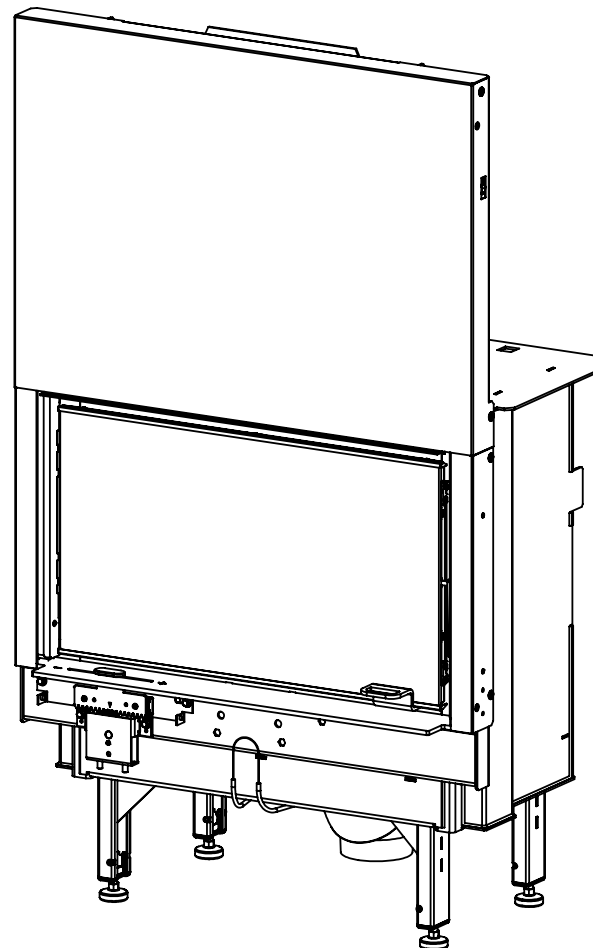

Q-34AL / Q-23FL - Powerstone

- (NO) Brukerveiledning
- (GB) Assembling instruction

Q-34AL

A - Rear chimney connection / A - For bakmontering
B - Top chimney connection / B - For toppmontering

A

B

Q-23FL

A - Rear chimney connection / A - For bakmontering
B - Top chimney connection / B - For toppmontering