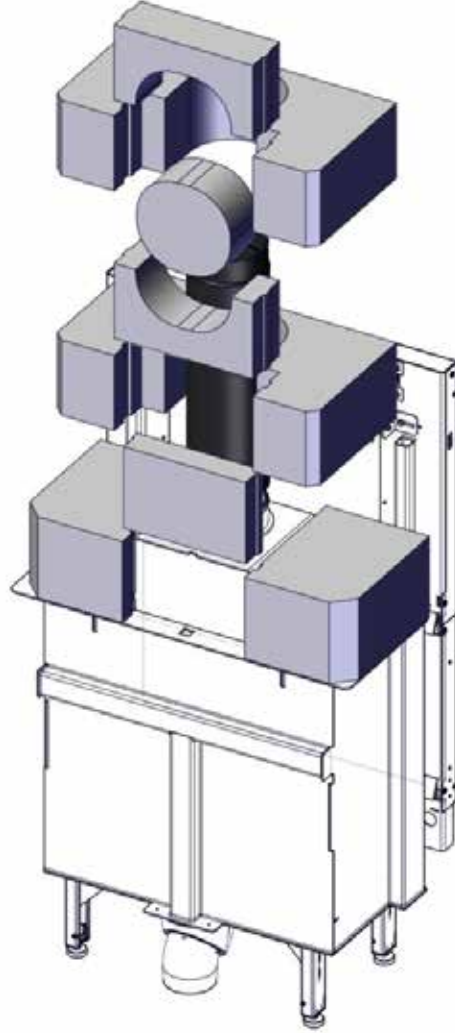

Q-23FL

A - Rear chimney connection / A - For bakmontering
B - Top chimney connection / B - For toppmontering

A

B