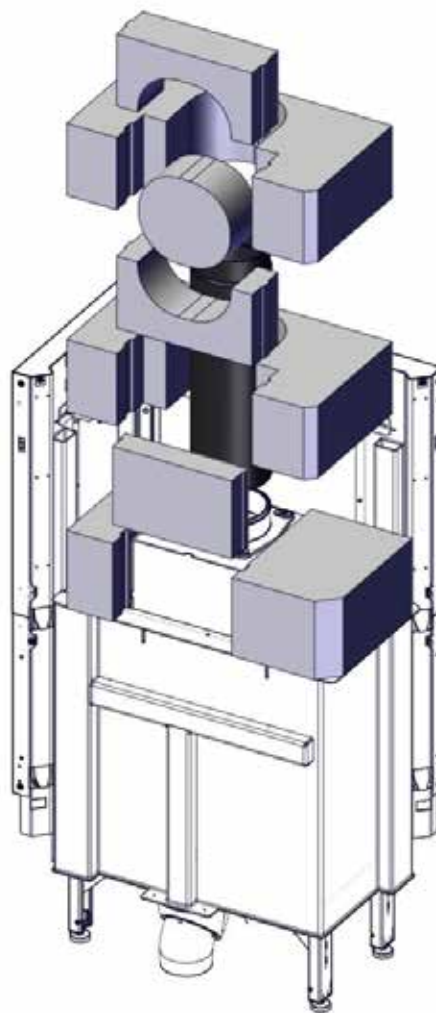

Q-34AL / Q-23FL - Powerstone

- (NO) Brukerveiledning
- (GB) Assembling instruction

Q-34AL

A - Rear chimney connection / A - For bakmontering
B - Top chimney connection / B - For toppmontering

A

B

Q-23FL

A - Rear chimney connection / A - For bakmontering
B - Top chimney connection / B - For toppmontering