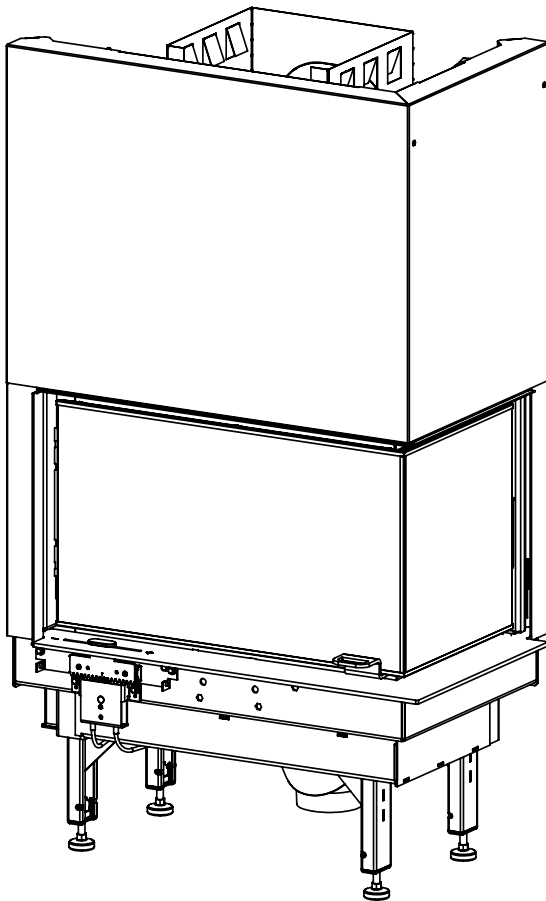

Q-34AL / Q-23FL - Powerstone

- (NO) Brukerveiledning
- (GB) Assembling instruction

Q-34AL

A - Rear chimney connection / A - For bakmontering
B - Top chimney connection / B - For toppmontering

A

B

Q-23FL

A - Rear chimney connection / A - For bakmontering
B - Top chimney connection / B - For toppmontering