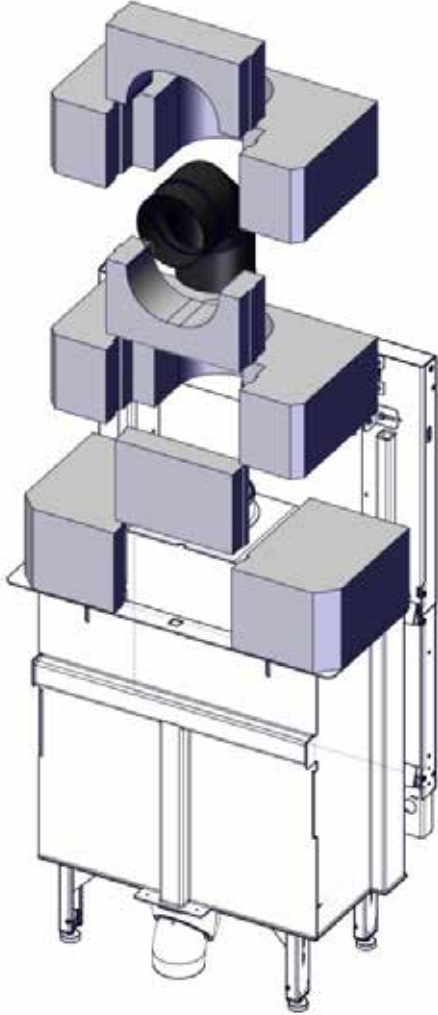

Q-23FL

A - Rear chimney connection / A - For bakmontering
B - Top chimney connection / B - For toppmontering

A