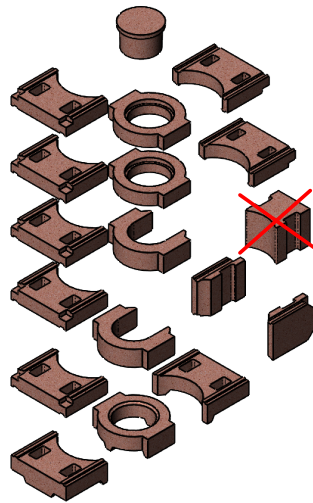

- Ⓝ NO Monteringsanvisning
- Ⓒ GB Installation manual
- Ⓜ SE Installationsanvisning

- Ⓕ FI Asennusohje
- Ⓓ DE Montageanleitung
- Ⓕ FR Manuel d'installation

Powerstone set for N-29P

Top conection fi 150mm
171 kg

Back conection fi 150mm
165 kg

Ventilated chimney
134 kg

FIG 1

N-29P - top connection

FIG 2

FIG 3

FIG 4

FIG 5

PO-N29P0-030 x3

PO-N29P0-070 x1

PO-N29P0-080 x1

FIG 6

N-29P - back connection

PO-N29P0-010 x2

PO-N29P0-020 x1

FIG 7