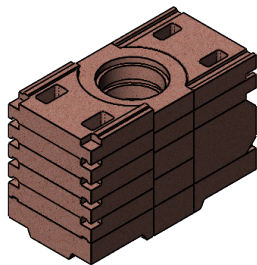

- Ⓝ NO Monteringsanvisning
- Ⓒ GB Installation manual
- Ⓜ SE Installationsanvisning

- Ⓕ FI Asennusohje
- Ⓓ DE Montageanleitung
- Ⓕ FR Manuel d'installation

Powerstone set for N-29P

Top conection fi 150mm
171 kg

Back conection fi 150mm
165 kg

Ventilated chimney
134 kg

FIG 1

N-29P - top connection

FIG 2

FIG 3

FIG 4

FIG 5

PO-N29P0-030 x3

PO-N29P0-070 x1

PO-N29P0-080 x1

FIG 6

N-29P - back connection

PO-N29P0-010 x2

PO-N29P0-020 x1

FIG 7