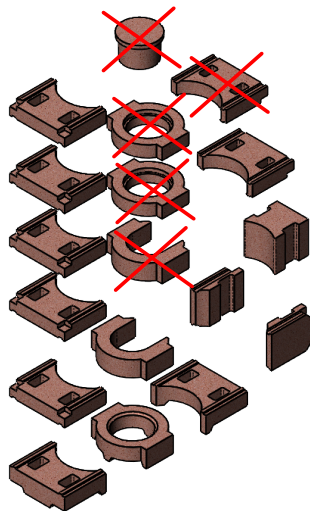

- Ⓝ NO Monteringsanvisning
- Ⓒ GB Installation manual
- Ⓜ SE Installationsanvisning

- Ⓕ FI Asennusohje
- Ⓓ DE Montageanleitung
- Ⓕ FR Manuel d'installation

Powerstone set for N-29P

Top conection fi 150mm
171 kg

Back conection fi 150mm
165 kg

Ventilated chimney
134 kg

FIG 1

N-29P - top connection

FIG 2

FIG 3

FIG 4

FIG 5

PO-N29P0-030 x3

PO-N29P0-070 x1

PO-N29P0-080 x1

FIG 6

N-29P - back connection

PO-N29P0-010 x2

PO-N29P0-020 x1

FIG 7