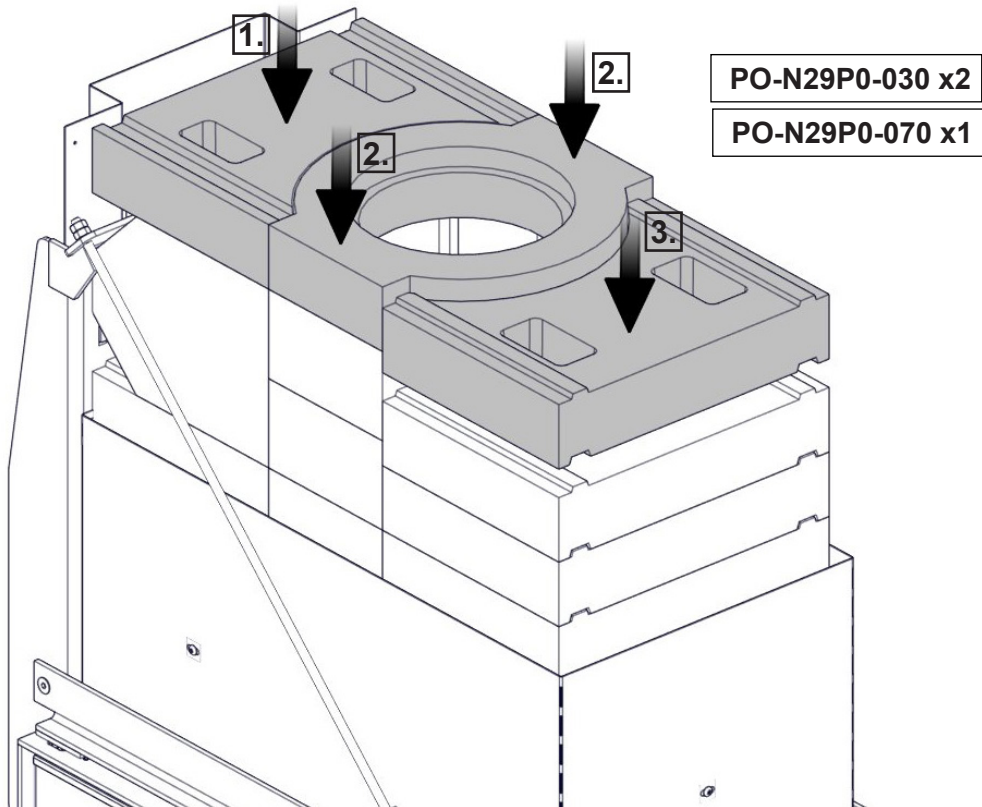

Back conection fi 150mm
165 kg

Ventilated chimney
134 kg

FIG 1

N-29P - top connection

FIG 2

FIG 3

FIG 4

FIG 5

PO-N29P0-030 x3

PO-N29P0-070 x1

PO-N29P0-080 x1

FIG 6

N-29P - back connection

PO-N29P0-010 x2

PO-N29P0-020 x1

FIG 7