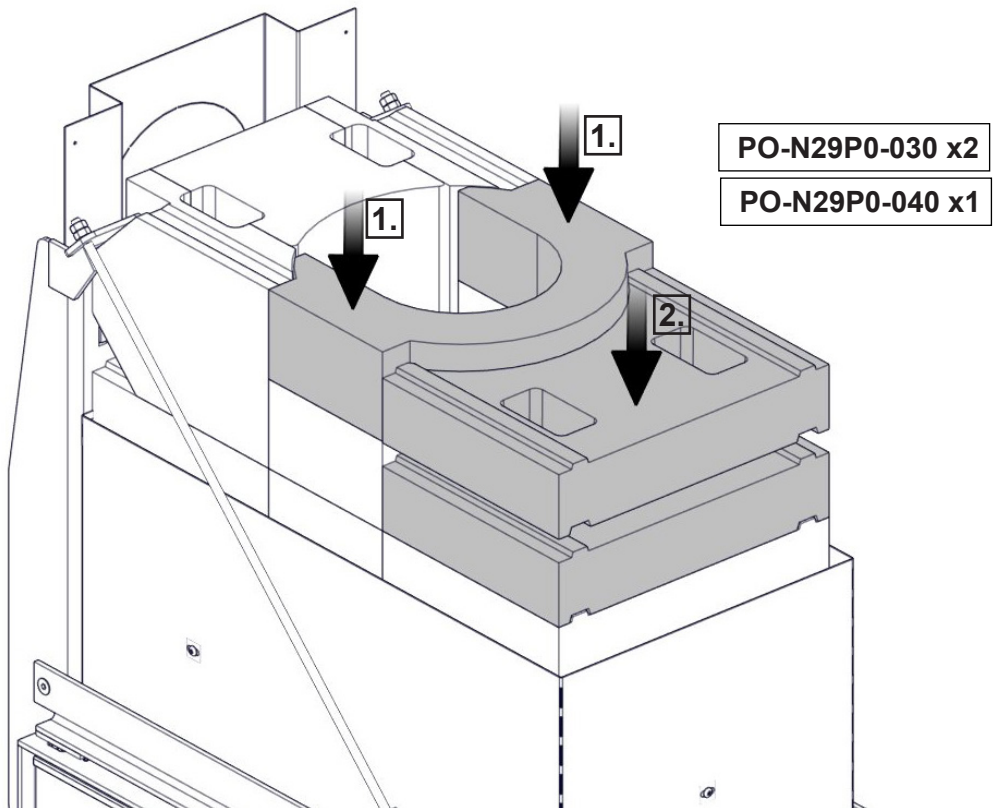

Back conection fi 150mm
165 kg

Ventilated chimney
134 kg

FIG 1

N-29P - top connection

FIG 2

FIG 3

FIG 4

FIG 5

PO-N29P0-030 x3

PO-N29P0-070 x1

PO-N29P0-080 x1

FIG 6

N-29P - back connection

PO-N29P0-010 x2

PO-N29P0-020 x1

FIG 7