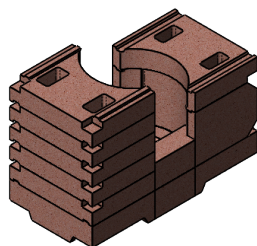

- Ⓝ NO Monteringsanvisning
- Ⓒ GB Installation manual
- Ⓜ SE Installationsanvisning

- Ⓕ FI Asennusohje
- Ⓓ DE Montageanleitung
- Ⓕ FR Manuel d'installation

Powerstone set for N-29P

Top conection fi 150mm
171 kg

Back conection fi 150mm
165 kg

Ventilated chimney
134 kg

FIG 1

N-29P - top connection

FIG 2

FIG 3

FIG 4

FIG 5

PO-N29P0-030 x3

PO-N29P0-070 x1

PO-N29P0-080 x1

FIG 6

N-29P - back connection

PO-N29P0-010 x2

PO-N29P0-020 x1

FIG 7