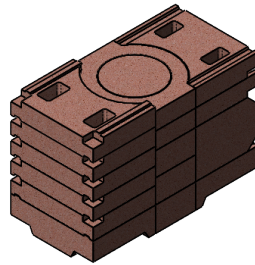

- Ⓝ NO Monteringsanvisning
- Ⓒ GB Installation manual
- Ⓜ SE Installationsanvisning

- Ⓕ FI Asennusohje
- Ⓓ DE Montageanleitung
- Ⓕ FR Manuel d'installation

Powerstone set for N-29P

Top conection fi 150mm
171 kg

Back conection fi 150mm
165 kg

Ventilated chimney
134 kg

FIG 1

N-29P - top connection

FIG 2

FIG 3

FIG 4

FIG 5

PO-N29P0-030 x3

PO-N29P0-070 x1

PO-N29P0-080 x1

FIG 6

N-29P - back connection

PO-N29P0-010 x2

PO-N29P0-020 x1

FIG 7