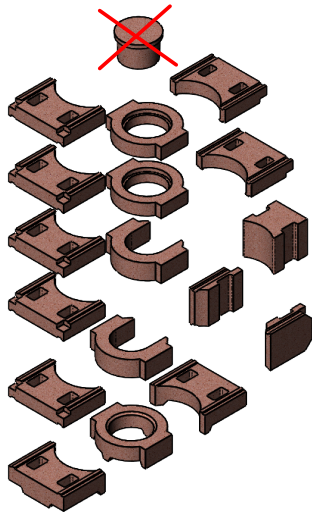

- Ⓝ NO Monteringsanvisning
- Ⓒ GB Installation manual
- Ⓜ SE Installationsanvisning

- Ⓕ FI Asennusohje
- Ⓓ DE Montageanleitung
- Ⓕ FR Manuel d'installation

Powerstone set for N-29P

Top conection fi 150mm
171 kg

Back conection fi 150mm
165 kg

Ventilated chimney
134 kg

FIG 1

N-29P - top connection

FIG 2

FIG 3

FIG 4

FIG 5

PO-N29P0-030 x3

PO-N29P0-070 x1

PO-N29P0-080 x1

FIG 6

N-29P - back connection

PO-N29P0-010 x2

PO-N29P0-020 x1

FIG 7