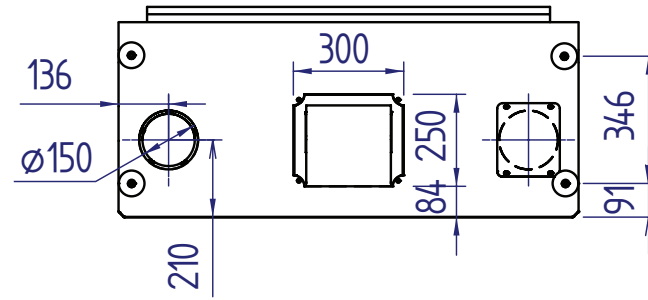

Luna Diamond 1150 H

PASSION FOR FIRE