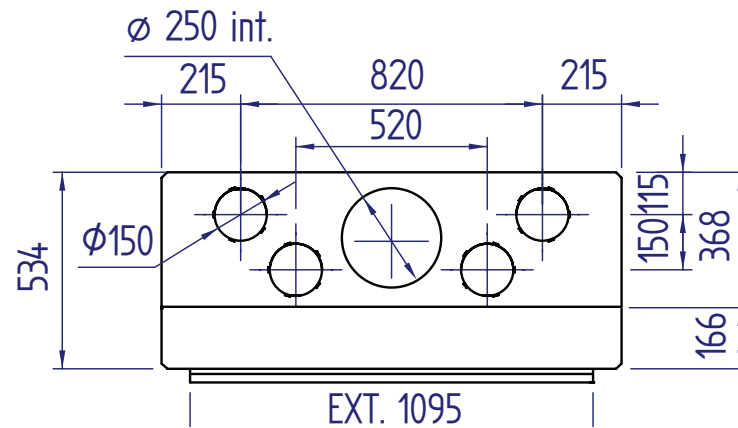

Luna Diamond 1150 H

PASSION FOR FIRE