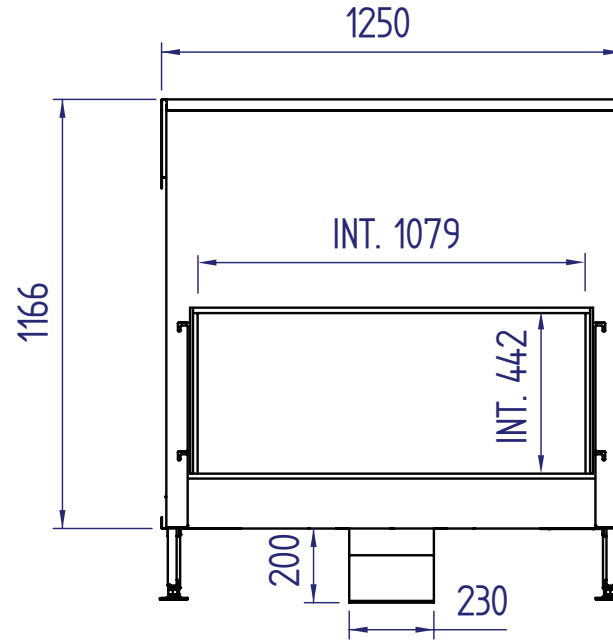

Luna Diamond 1150 H

PASSION FOR FIRE