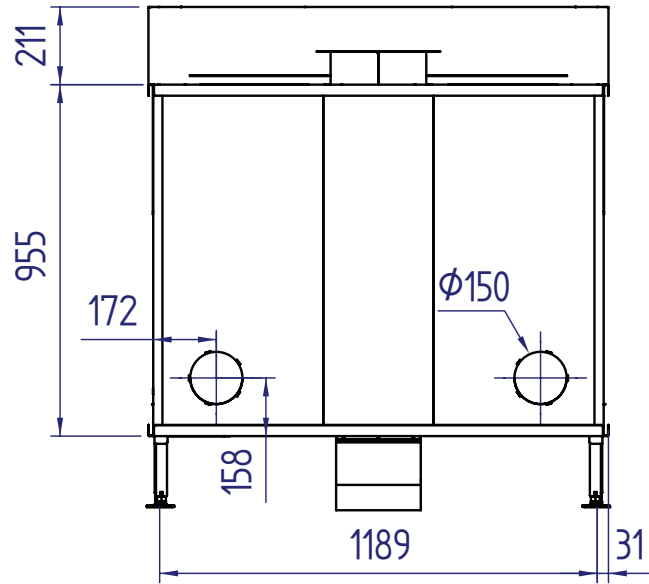

Luna Diamond 1150 H

PASSION FOR FIRE