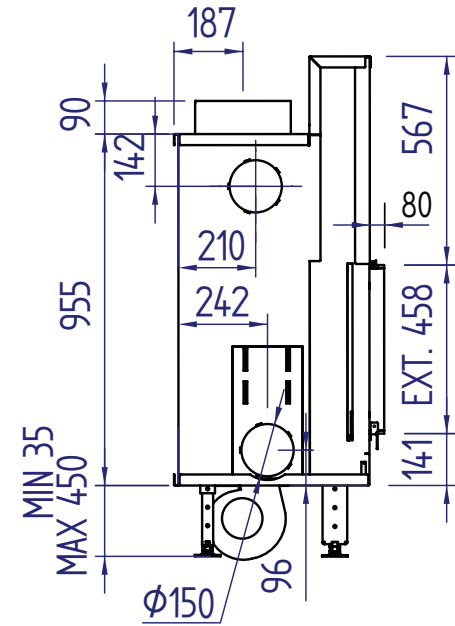

Luna Diamond 1150 H

PASSION FOR FIRE